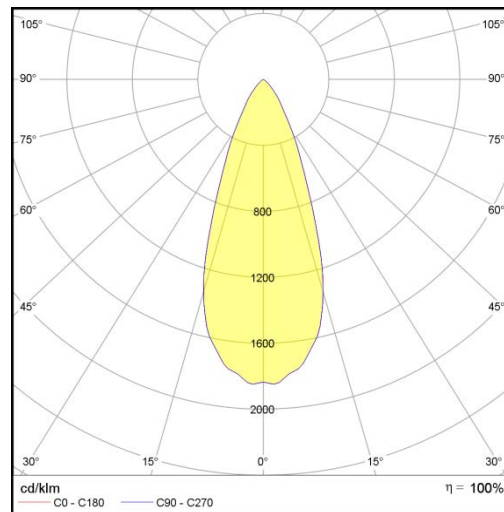

L4 Spot Style

LP-L4U-60L-90P 45° 850

Art. No 110511556

Luminous flux	5600 lm
Luminaire efficiency	80 lm/W
CRI	> 80
Correlated colour temperature	5000 K
Rated power	70 W
LED	PROLight
Dimmable	NO
Input current	0.304 A
Working voltage	AC 220-240 V
Ingress protection code	IP67
Mech. impact protection code	IK08
Working temperature	-50 to +45°C

Service life	80 000 hours at 80% luminous flux
Housing	Aluminium
Diffuser	Tempered Glass
Installation	Surface mounting with bracket
Dimensions – LxWxH	718x117x94 mm
Weight	5 kg
Mark	CE, RoHS
Origin	EU
Manufacturer	Solar LED Power Ltd.