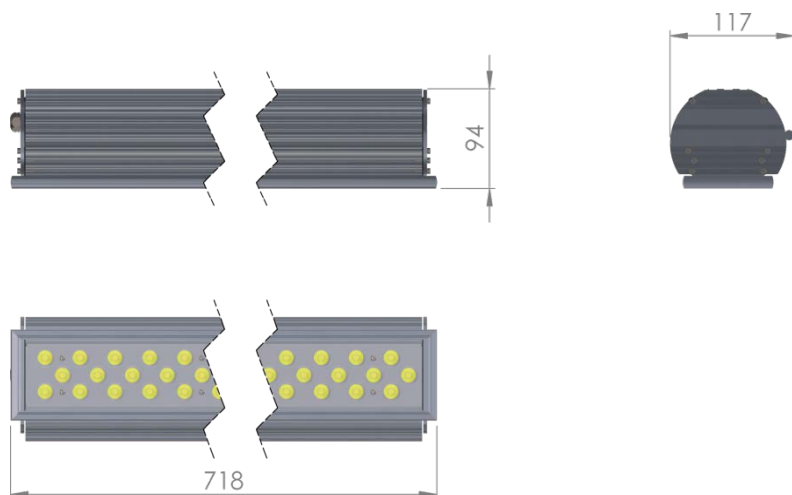

L4 Spot Style

LP-L4U-60L-90P 45° 850

Art. No 110511556

Luminous flux	5600 lm
Luminaire efficiency	80 lm/W
CRI	> 80
Correlated colour temperature	5000 K
Rated power	70 W
LED	PROLight
Dimmable	NO
Input current	0.304 A
Working voltage	AC 220-240 V
Ingress protection code	IP67
Mech. impact protection code	IK08
Working temperature	-50 to +45°C

Service life	80 000 hours at 80% luminous flux
Housing	Aluminium
Diffuser	Tempered Glass
Installation	Surface mounting with bracket
Dimensions – LxWxH	718x117x94 mm
Weight	5 kg
Mark	CE, RoHS
Origin	EU
Manufacturer	Solar LED Power Ltd.

Dimensional drawing:

Solar LED Power Ltd. is constantly developing and improving its products. The right is reserved to change specifications without prior notification.