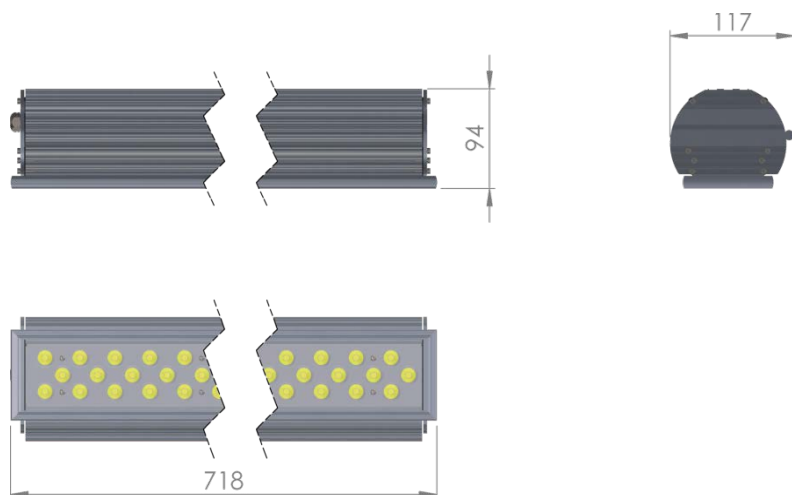

# L4 Spot Style

**LP-L4U-60L-90P 45° 840**

Art. No 110411555

Luminous flux	5600 lm
Luminaire efficiency	80 lm/W
CRI	> 80
Correlated colour temperature	4000 K
Rated power	70 W
LED	PROLight
Dimmable	NO
Input current	0.304 A
Working voltage	AC 220-240 V
Ingress protection code	IP67
Mech. impact protection code	IK08
Working temperature	-50 to +45°C

Service life	80 000 hours at 80% luminous flux
Housing	Aluminium
Diffuser	Tempered Glass
Installation	Surface mounting with bracket
Dimensions – LxWxH	718x117x94 mm
Weight	5 kg
Mark	CE, RoHS
Origin	EU
Manufacturer	Solar LED Power Ltd.

Dimensional drawing:

Solar LED Power Ltd. is constantly developing and improving its products. The right is reserved to change specifications without prior notification.