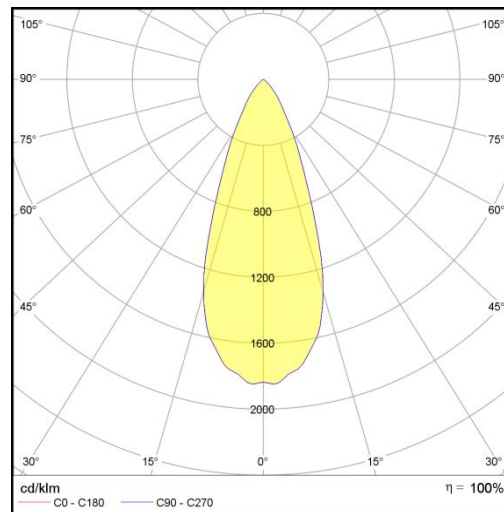

# L4 Spot Style

**LP-L4U-60L-90P 45° 840**

Art. No 110411555

Luminous flux	5600 lm
Luminaire efficiency	80 lm/W
CRI	> 80
Correlated colour temperature	4000 K
Rated power	70 W
LED	PROLight
Dimmable	NO
Input current	0.304 A
Working voltage	AC 220-240 V
Ingress protection code	IP67
Mech. impact protection code	IK08
Working temperature	-50 to +45°C

Service life	80 000 hours at 80% luminous flux
Housing	Aluminium
Diffuser	Tempered Glass
Installation	Surface mounting with bracket
Dimensions – LxWxH	718x117x94 mm
Weight	5 kg
Mark	CE, RoHS
Origin	EU
Manufacturer	Solar LED Power Ltd.