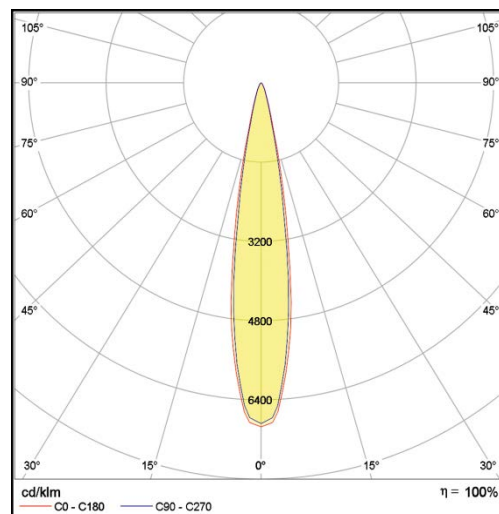

# L4 Spot Style

**LP-L4U-60L-90P 10° 850**

Art. No 110511554

Luminous flux	5250 lm
Luminaire efficiency	75 lm/W
CRI	> 80
Correlated colour temperature	5000 K
Rated power	70 W
LED	PROLight
Dimmable	NO
Input current	0.304 A
Working voltage	AC 220-240 V
Ingress protection code	IP67
Mech. impact protection code	IK08
Working temperature	-50 to +45°C

Service life	80 000 hours at 80% luminous flux
Housing	Aluminium
Diffuser	Tempered Glass
Installation	Surface mounting with bracket
Dimensions – LxWxH	718x117x94 mm
Weight	5 kg
Mark	CE, RoHS
Origin	EU
Manufacturer	Solar LED Power Ltd.