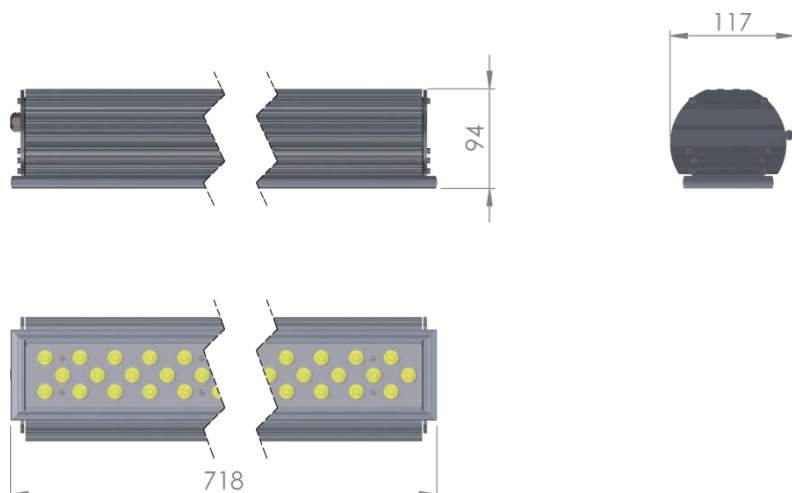

# L4 Spot Style

**LP-L4U-60L-90P 10° 850**

Art. No 110511554

Luminous flux	5250 lm
Luminaire efficiency	75 lm/W
CRI	> 80
Correlated colour temperature	5000 K
Rated power	70 W
LED	PROLight
Dimmable	NO
Input current	0.304 A
Working voltage	AC 220-240 V
Ingress protection code	IP67
Mech. impact protection code	IK08
Working temperature	-50 to +45°C

Service life	80 000 hours at 80% luminous flux
Housing	Aluminium
Diffuser	Tempered Glass
Installation	Surface mounting with bracket
Dimensions – LxWxH	718x117x94 mm
Weight	5 kg
Mark	CE, RoHS
Origin	EU
Manufacturer	Solar LED Power Ltd.

Dimensional drawing:

Solar LED Power Ltd. is constantly developing and improving its products. The right is reserved to change specifications without prior notification.