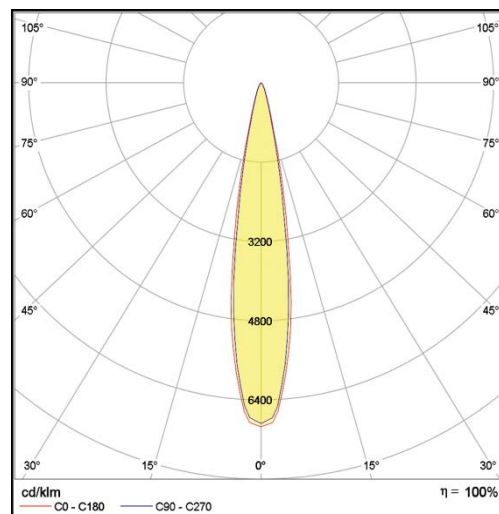

# L4 Spot Style

**LP-L4U-60L-90P 10° 840**

Art. No 110411553

Luminous flux	5250 lm
Luminaire efficiency	75 lm/W
CRI	> 80
Correlated colour temperature	4000 K
Rated power	70 W
LED	PROLight
Dimmable	NO
Input current	0.304 A
Working voltage	AC 220-240 V
Ingress protection code	IP67
Mech. impact protection code	IK08
Working temperature	-50 to +45°C

Service life	80 000 hours at 80% luminous flux
Housing	Aluminium
Diffuser	Tempered Glass
Installation	Surface mounting with bracket
Dimensions – LxWxH	718x117x94 mm
Weight	5 kg
Mark	CE, RoHS
Origin	EU
Manufacturer	Solar LED Power Ltd.