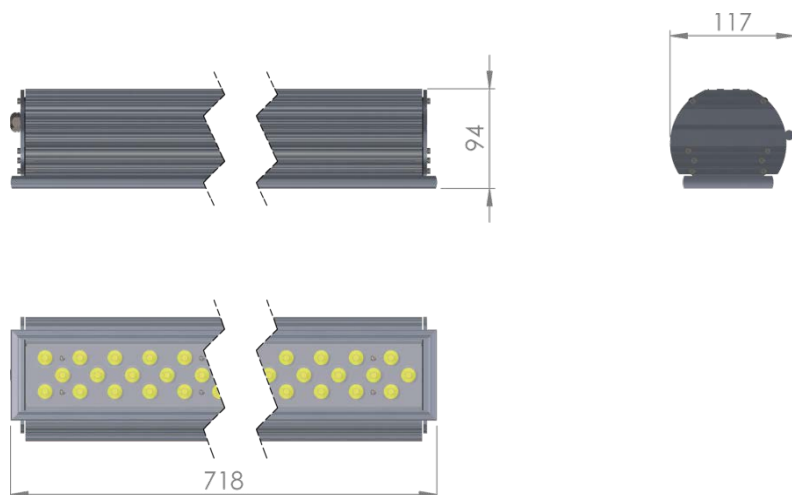

# L4 Spot Style

**LP-L4U-60L-90P 10° 840**

Art. No 110411553

Luminous flux	5250 lm
Luminaire efficiency	75 lm/W
CRI	> 80
Correlated colour temperature	4000 K
Rated power	70 W
LED	PROLight
Dimmable	NO
Input current	0.304 A
Working voltage	AC 220-240 V
Ingress protection code	IP67
Mech. impact protection code	IK08
Working temperature	-50 to +45°C

Service life	80 000 hours at 80% luminous flux
Housing	Aluminium
Diffuser	Tempered Glass
Installation	Surface mounting with bracket
Dimensions – LxWxH	718x117x94 mm
Weight	5 kg
Mark	CE, RoHS
Origin	EU
Manufacturer	Solar LED Power Ltd.

Dimensional drawing:

Solar LED Power Ltd. is constantly developing and improving its products. The right is reserved to change specifications without prior notification.