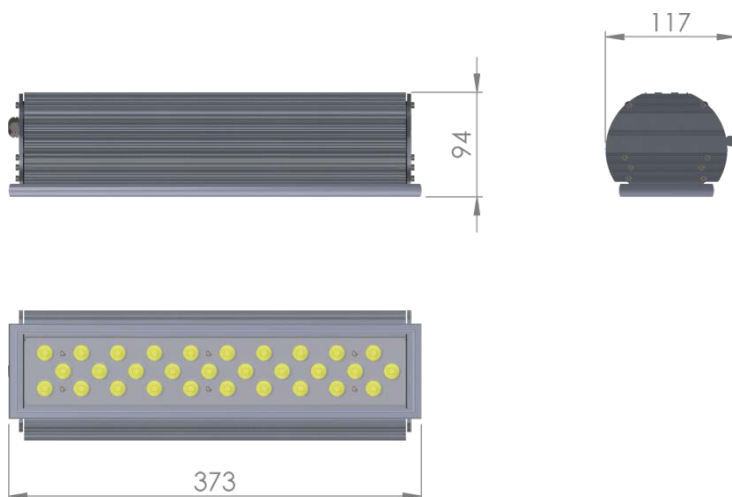

# L4 Spot Style

**LP-L4U-30L-45P 45° 850**

Art. No 110511550

Luminous flux	2240 lm
Luminaire efficiency	64 lm/W
CRI	> 80
Correlated colour temperature	5000 K
Rated power	35 W
LED	PROLight
Dimmable	NO
Input current	0.152 A
Working voltage	AC 220-240 V
Ingress protection code	IP67
Mech. impact protection code	IK08
Working temperature	-50 to +45°C

Service life	80 000 hours at 80% luminous flux
Housing	Aluminium
Diffuser	Tempered Glass
Installation	Surface mounting with bracket
Dimensions – LxWxH	373x117x94 mm
Weight	2.7 kg
Mark	CE, RoHS
Origin	EU
Manufacturer	Solar LED Power Ltd.

Dimensional drawing:

Solar LED Power Ltd. is constantly developing and improving its products. The right is reserved to change specifications without prior notification.