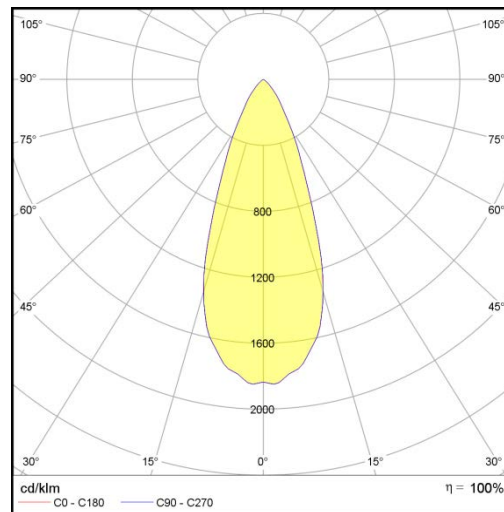

# L4 Spot Style

**LP-L4U-30L-45P 45° 850**

Art. No 110511550

Luminous flux	2240 lm
Luminaire efficiency	64 lm/W
CRI	> 80
Correlated colour temperature	5000 K
Rated power	35 W
LED	PROLight
Dimmable	NO
Input current	0.152 A
Working voltage	AC 220-240 V
Ingress protection code	IP67
Mech. impact protection code	IK08
Working temperature	-50 to +45°C

Service life	80 000 hours at 80% luminous flux
Housing	Aluminium
Diffuser	Tempered Glass
Installation	Surface mounting with bracket
Dimensions – LxWxH	373x117x94 mm
Weight	2.7 kg
Mark	CE, RoHS
Origin	EU
Manufacturer	Solar LED Power Ltd.