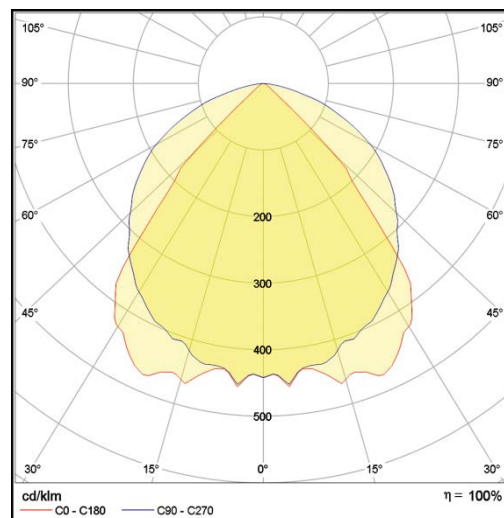

L4 Reflect Style

LP-L4-G60-288 850

Art. No 110511545

| | |
|-------------------------------|----------------|
| Luminous flux | 10720 lm |
| Luminaire efficiency | 143 lm/W |
| CRI | > 80 |
| Correlated colour temperature | 5000 K |
| Rated power | 75 W |
| LED | Samsung LM561B |
| Dimmable | NO |
| Input current | 0.326 A |
| Working voltage | AC 220-240 V |
| Ingress protection code | IP67 |
| Mech. impact protection code | IK08 |
| Working temperature | -50 to +45°C |

| | |
|--------------------|-----------------------------------|
| Service life | 80 000 hours at 80% luminous flux |
| Housing | Aluminium |
| Diffuser | Tempered Glass |
| Installation | Surface mounting with bracket |
| Dimensions – LxWxH | 658x117x94 mm |
| Weight | 4.4 kg |
| Mark | CE, RoHS |
| Origin | EU |
| Manufacturer | Solar LED Power Ltd. |