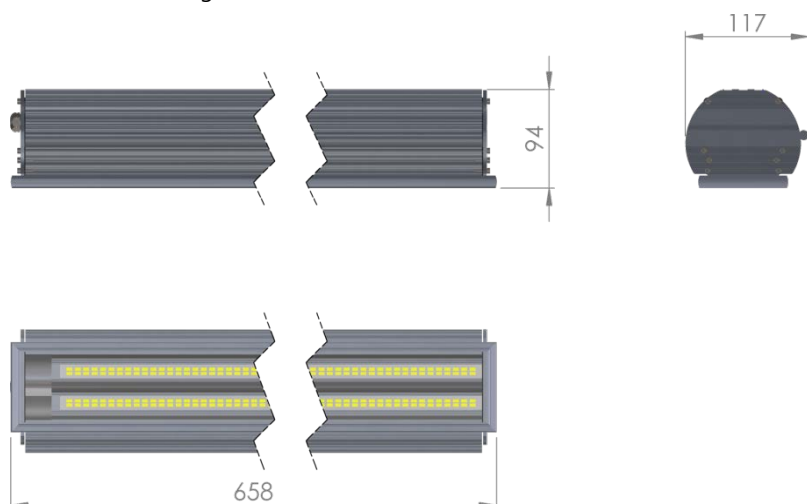

L4 Reflect Style

LP-L4-G60-288 850

Art. No 110511545

| | |
|-------------------------------|----------------|
| Luminous flux | 10720 lm |
| Luminaire efficiency | 143 lm/W |
| CRI | > 80 |
| Correlated colour temperature | 5000 K |
| Rated power | 75 W |
| LED | Samsung LM561B |
| Dimmable | NO |
| Input current | 0.326 A |
| Working voltage | AC 220-240 V |
| Ingress protection code | IP67 |
| Mech. impact protection code | IK08 |
| Working temperature | -50 to +45°C |

| | |
|--------------------|-----------------------------------|
| Service life | 80 000 hours at 80% luminous flux |
| Housing | Aluminium |
| Diffuser | Tempered Glass |
| Installation | Surface mounting with bracket |
| Dimensions – LxWxH | 658x117x94 mm |
| Weight | 4.4 kg |
| Mark | CE, RoHS |
| Origin | EU |
| Manufacturer | Solar LED Power Ltd. |

Dimensional drawing:

Solar LED Power Ltd. is constantly developing and improving its products. The right is reserved to change specifications without prior notification.