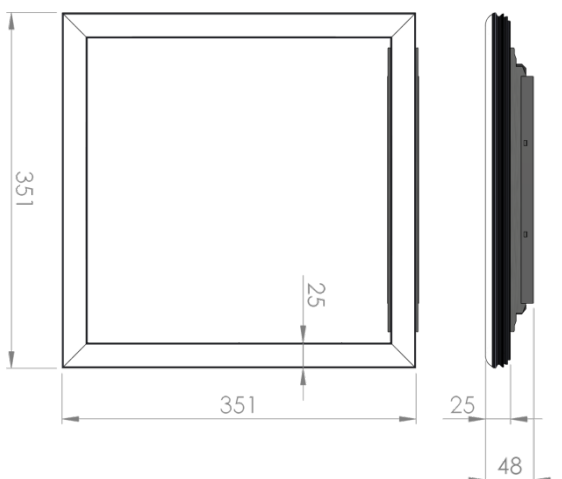

L3 Linear Style

LP-L3-30X30FR-96 DALI 850

Art. No 530531097

Luminous flux	3720 lm
Luminaire efficiency	133 lm/W
CRI	> 80
Correlated colour temperature	5000 K
Rated power	28 W
LED	Samsung LM561B
Dimmable	YES - to 1%
Input current	0.122 A
Working voltage	AC 220-240 V
Ingress protection code	IP20
Mech. impact protection code	-
Working temperature	-20 to +40°C

Service life	80 000 hours at 80% luminous flux
Housing	Aluminium
Diffuser	Polystyrol
Installation	Surface mounting or suspended on wire
Dimensions – LxWxH	351x351x25 mm
Weight	-
Mark	CE, RoHS
Origin	EU
Manufacturer	Solar LED Power Ltd.

Dimensional drawing:

Solar LED Power Ltd. is constantly developing and improving its products. The right is reserved to change specifications without prior notification.