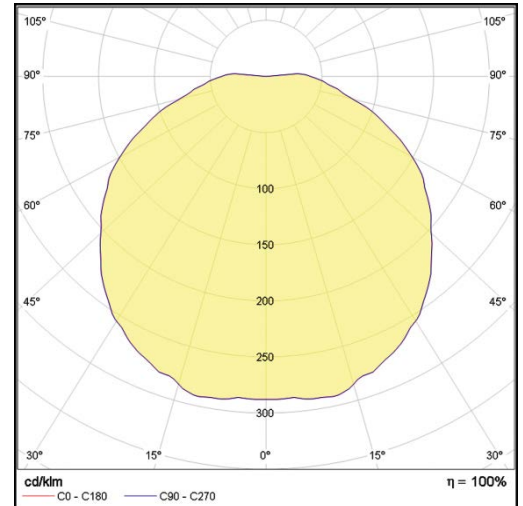

L3 Linear Style

LP-L3-30X30FR-96 DALI 850

Art. No 530531097

Luminous flux	3720 lm
Luminaire efficiency	133 lm/W
CRI	> 80
Correlated colour temperature	5000 K
Rated power	28 W
LED	Samsung LM561B
Dimmable	YES - to 1%
Input current	0.122 A
Working voltage	AC 220-240 V
Ingress protection code	IP20
Mech. impact protection code	-
Working temperature	-20 to +40°C

Service life	80 000 hours at 80% luminous flux
Housing	Aluminium
Diffuser	Polystyrol
Installation	Surface mounting or suspended on wire
Dimensions – LxWxH	351x351x25 mm
Weight	-
Mark	CE, RoHS
Origin	EU
Manufacturer	Solar LED Power Ltd.