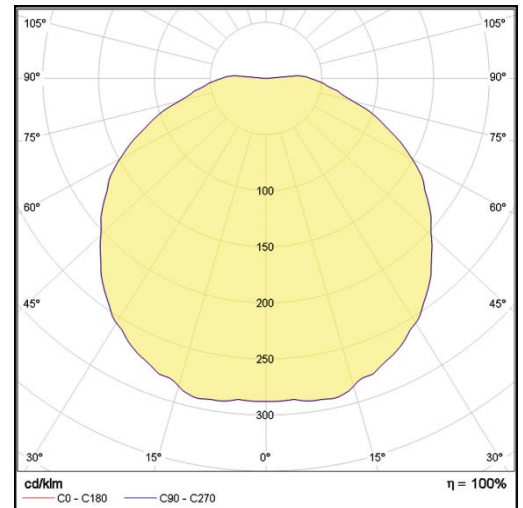

L3 Linear Style

LP-L3-120-96 DALI 850

Art. No 530531091

Luminous flux	3780 lm
Luminaire efficiency	135 lm/W
CRI	> 80
Correlated colour temperature	5000 K
Rated power	28 W
LED	Samsung LM561B
Dimmable	YES - to 1%
Input current	0.122 A
Working voltage	AC 220-240 V
Ingress protection code	IP20
Mech. impact protection code	-
Working temperature	-20 to +40°C

Service life	80 000 hours at 80% luminous flux
Housing	Aluminium
Diffuser	Polystyrol
Installation	Surface mounting or suspended on wire
Dimensions – LxWxH	1240x27 mm
Weight	0.6 kg
Mark	CE, RoHS
Origin	EU
Manufacturer	Solar LED Power Ltd.