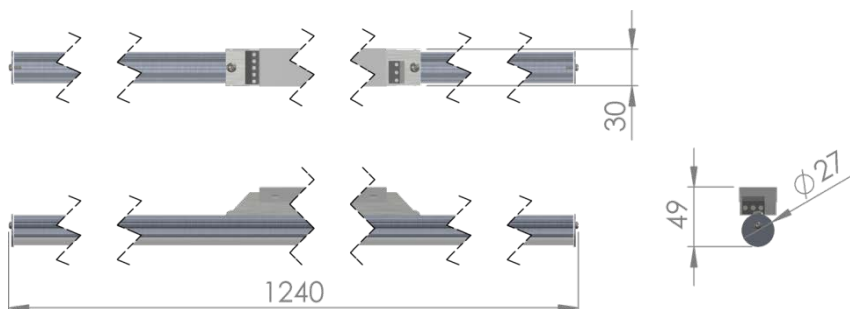

L3 Linear Style

LP-L3-120-96 DALI 850

Art. No 530531091

Luminous flux	3780 lm
Luminaire efficiency	135 lm/W
CRI	> 80
Correlated colour temperature	5000 K
Rated power	28 W
LED	Samsung LM561B
Dimmable	YES - to 1%
Input current	0.122 A
Working voltage	AC 220-240 V
Ingress protection code	IP20
Mech. impact protection code	-
Working temperature	-20 to +40°C

Service life	80 000 hours at 80% luminous flux
Housing	Aluminium
Diffuser	Polystyrol
Installation	Surface mounting or suspended on wire
Dimensions – LxWxH	1240x27 mm
Weight	0.6 kg
Mark	CE, RoHS
Origin	EU
Manufacturer	Solar LED Power Ltd.

Dimensional drawing:

Solar LED Power Ltd. is constantly developing and improving its products. The right is reserved to change specifications without prior notification.