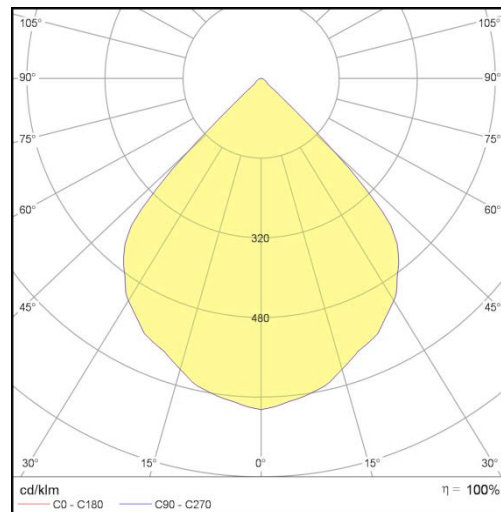

HB-150 Style

LP-HB-150-1 850

Art. No 565511666

Luminous flux	15000 lm
Luminaire efficiency	100 lm/W
CRI	> 65
Correlated colour temperature	4000 K
Rated power	150 W
LED	Citizen CLL-052 COB
Dimmable	NO
Input current	0.66 A
Working voltage	AC 220-240 V
Ingress protection code	IP54
Mech. impact protection code	-
Working temperature	-20 to +40°C

Service life	80 000 hours at 80% luminous flux
Housing	Aluminium
Diffuser	Glass
Installation	Surface mounting or suspended on wire/chain
Dimensions – LxWxH	Ø300x500 mm
Weight	9.1 kg
Mark	CE, RoHS
Origin	EU
Manufacturer	Solar LED Power Ltd.